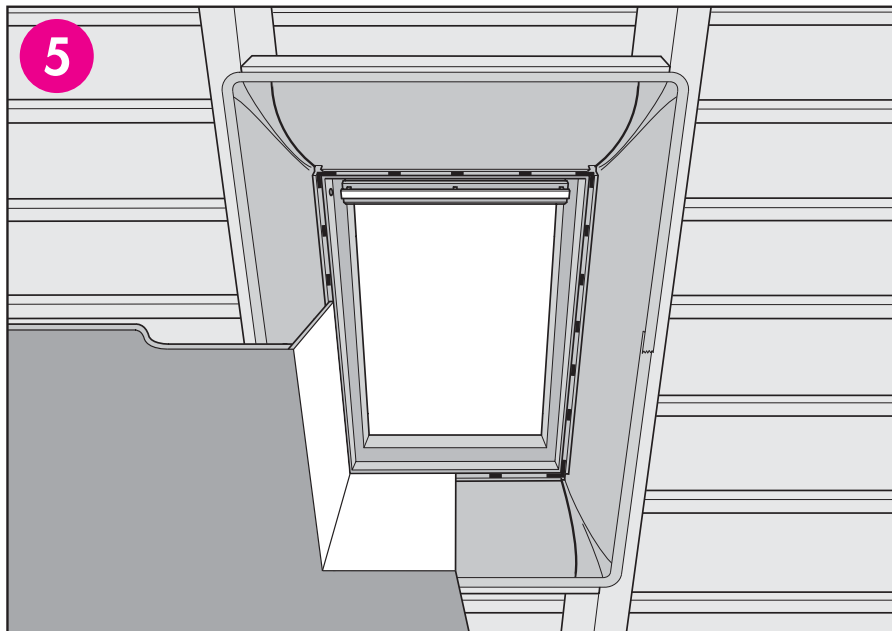

5

A: VELUX Österreich GmbH ☎ 02245/32 3 50	DK: VELUX Danmark A/S ☎ 45 16 45 16	J: VELUX-Japan Ltd. ☎ 03(3478)81 41	RO: VELUX România S.R.L. ☎ 0-8008-83589
AUS: VELUX Australia Pty. Ltd. ☎ (02) 9550 3288	E: VELUX Spain, S.A. ☎ 91 509 71 00	LT: VELUX Lietuva, UAB ☎ (85) 270 91 01	RUS: VELUX Rossia ZAO ☎ (095) 737 75 20
B: VELUX Belgium ☎ (010) 42.09.09	EST: VELUX Eesti OÜ ☎ 601 1046	LV: VELUX Latvia SIA ☎ 7 27 77 33	S: VELUX Svenska AB ☎ 042/144450
BG: VELUX Bulgaria EOOD ☎ 02/955 99 30	F: VELUX France ☎ 0821 02 15 15 0,119€ TTC/min	N: VELUX Norge AS ☎ 22 51 06 00	SK: VELUX Slovensko, s.r.o. ☎ (02) 60 20 15 00
BiH: VELUX Bosna i Hercegovina d.o.o. ☎ 033/626 493, 626 494	FIN: VELUX Suomi Oy ☎ 09-887 0520	NL: VELUX Nederland B.V. ☎ 030 - 6 629 629	SLO: VELUX Slovenija d.o.o. ☎ 01 564 14 84
BY: VELUX Roof Windows ☎ (017) 217 7385	GB: VELUX Company Ltd. ☎ 0870 380 9593	NZ: VELUX New Zealand Ltd. ☎ 0800 650 445	TR: VELUX Çatı PencereLeri Ticaret Limited Şirketi ☎ 0 216 302 54 10
CDN: VELUX Canada Inc. ☎ 1 800 88-VELUX (888-3589)	H: VELUX Magyarország Kft. ☎ (06/1) 436-0601	P: VELUX A/S - Sucursal em Portugal ☎ 21 880 00 60	UA: VELUX Ukraina TOV ☎ (044) 490 5703
CH: VELUX Schweiz AG ☎ 062/289 44 44	HR: VELUX Hrvatska d.o.o. ☎ 01/6221 212	PL: VELUX-POLSKA Sp. z o.o. ☎ (022) 33 77 000 / 33 77 070	USA: VELUX America Inc. ☎ 1-800-88-VELUX
CHN: VELUX (CHINA) CO. LTD. ☎ 0316-607 27 27	I: VELUX Italia s.p.a. ☎ 045/6173666	RA: VELUX Argentina S.A. ☎ 0 114 711 5666	YU: VELUX Jugoslavija d.o.o. ☎ 011 3670 468
CZ: VELUX Česká republika, s.r.o. ☎ 531 015 511	IRL: VELUX Company Ltd. ☎ 01 816 1616	RCH: VELUX Chile Limitada ☎ 2-231 18 24	
D: VELUX Deutschland GmbH ☎ 0180-333 33 99			

www.VELUX.com

Installation instructions for underfelt collar BBX. Order no. VAS 450763-1105